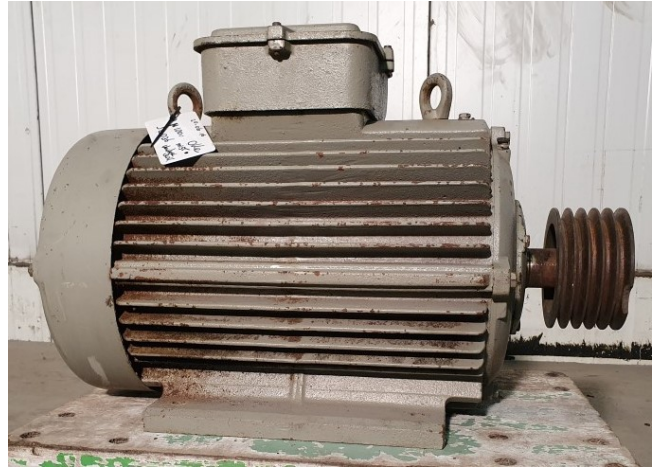

Rotor XF180 L04

Specifications

Brand	Rotor
Type	XF180 L04
kW	22
RPM	1460
Size & Weight	700X350X460 mm (LxWxH) 200kg
50 Hz / 60 Hz	50Hz
Stock	1

Description

Used Rotor XF180 L04

Used electro motor build by Rotor type XF180 L04 with 22kW and 1460RPM at 50Hz.